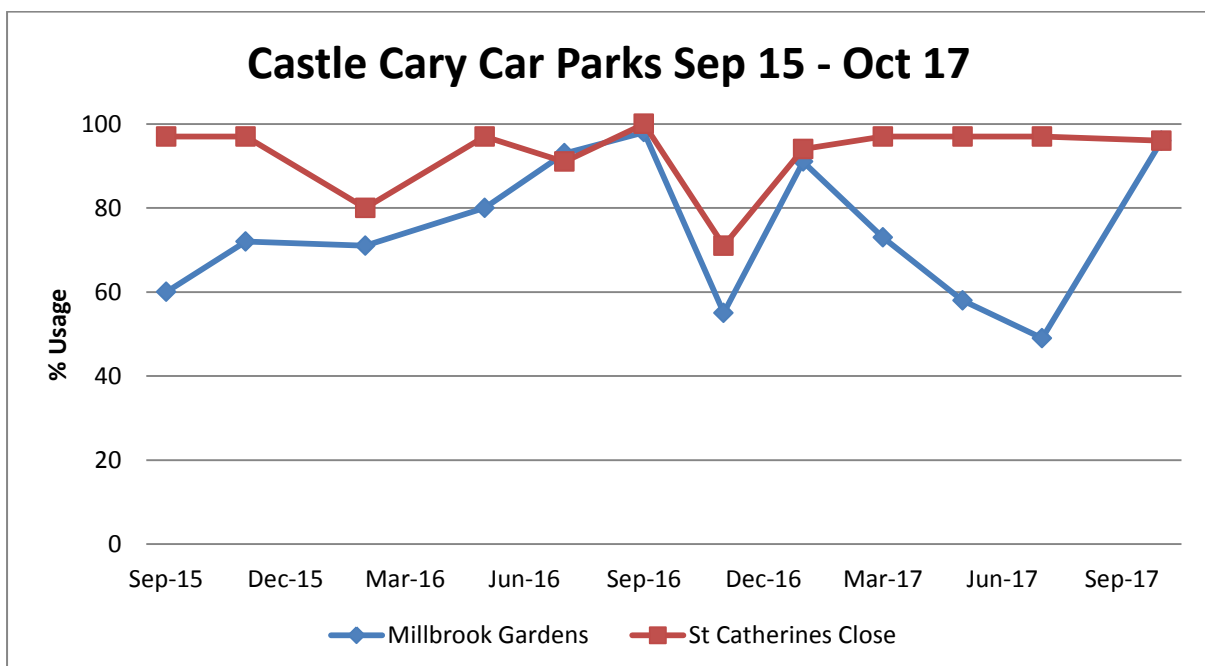

**Car Park Trends**

The charts below show the car parking trends in Wincanton, Castle Cary and Bruton since September 2015 to October 2017:

### Wincanton Car Parks Sep 15 - Oct 17