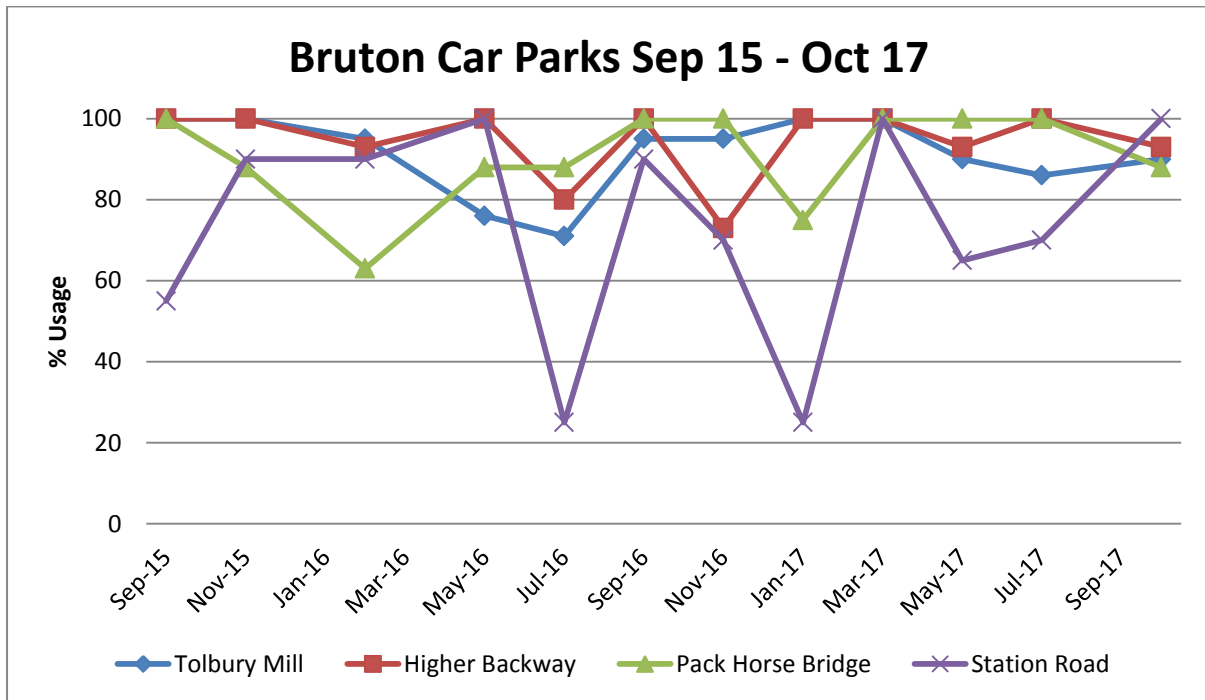

**Car Park Trends**

The charts below show the car parking trends in Wincanton, Castle Cary and Bruton since September 2015 to October 2017:

### Wincanton Car Parks Sep 15 - Oct 17